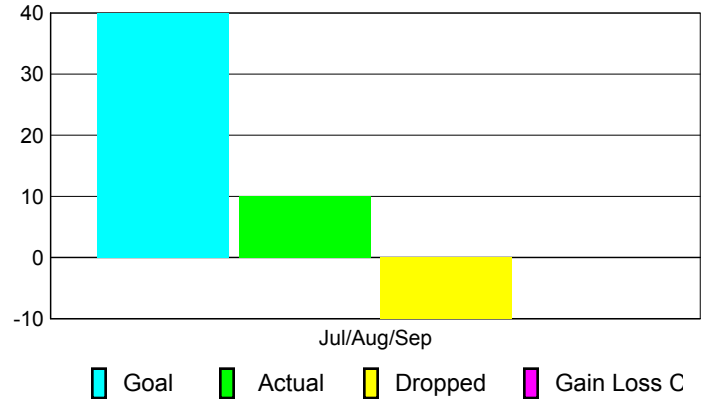

Membership Results 2010-2011

Goal, New, Dropped, Gain/Loss