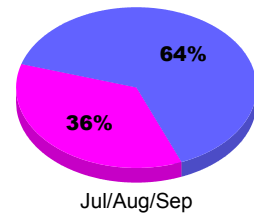

Membership Results
2010-2011

Membership
2009-2010

Month	Net Memb Goal	Actual New Memb	Actual Dropped Memb	Gain/Loss of Memb	Gain/Loss of Memb
Jul/Aug/Sep	40	10	-10	0	14
Totals	40	10	-10	0	14

Membership Results 2010-2011

Goal, New, Dropped, Gain/Loss

Comparison of Membership Gain/Loss

Current Year Compared to the Previous Year

Gender Comparison 2010-2011

■ Male ■ Female